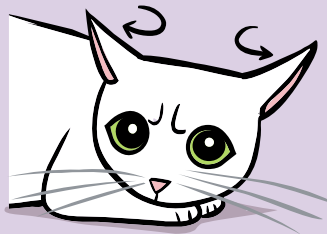

# Body Language of Feline Anxiety

**Slight crouching**

**Major crouching**

## More Subtle Signs of Fear & Anxiety

**Dilated Eyes**

**Ears Turned Back,  
Furrowed Brow**

**Staring,  
Focused on Object**

**Hiding,  
Looks Half Asleep**

**Laying on Side,  
Tail Flicking**

**Hair Raised, Staring,  
Ears Turned Back**