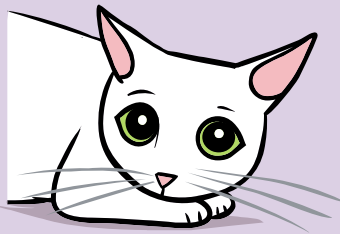

# Body Language of Feline Anxiety

**Slight crouching**

**Major crouching**

## More Subtle Signs of Fear & Anxiety

**Dilated Eyes**

**Ears Turned Back,  
Furrowed Brow**

**Staring,  
Focused on Object**

**Hiding,  
Looks Half Asleep**

**Laying on Side,  
Tail Flicking**

**Hair Raised, Staring,  
Ears Turned Back**