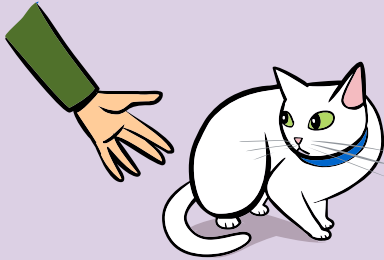

# Body Language of Feline Anxiety

**Slight crouching**

**Major crouching**

## More Subtle Signs of Fear & Anxiety

**Dilated Eyes**

**Ears Turned Back,  
Furrowed Brow**

**Staring,  
Focused on Object**

**Hiding,  
Looks Half Asleep**

**Laying on Side,  
Tail Flicking**

**Hair Raised, Staring,  
Ears Turned Back**