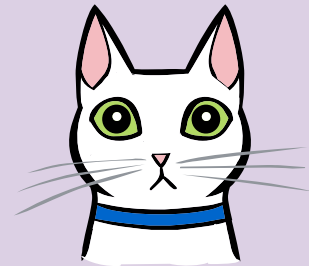

# Body Language of Feline Anxiety

**Slight crouching**

**Major crouching**

## More Subtle Signs of Fear & Anxiety

**Dilated Eyes**

**Ears Turned Back,  
Furrowed Brow**

**Staring,  
Focused on Object**

**Hiding,  
Looks Half Asleep**

**Laying on Side,  
Tail Flicking**

**Hair Raised, Staring,  
Ears Turned Back**